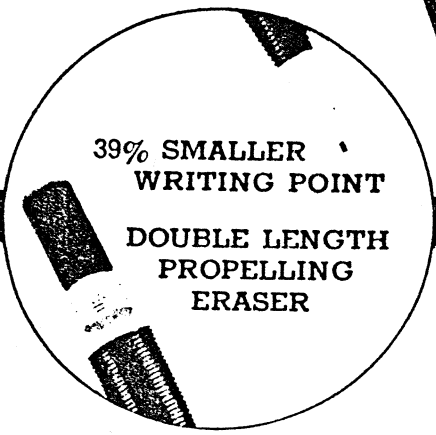

Back for Black Leads or Blue for Blue Leads $1.00.

Red for Red Leads $1.00.

Gold-Capped $1.85.

Gold Center Section $2.50.

SUGGEST A DIFFERENT-COLORED FINELINE PENCIL FOR EACH OF THE DIFFERENT COLORED LEADS USED.

Spiral-Grip ends finger fatigue—tends to keep pencil turning slightly in use, thus keeping point at maximum sharpness.

Color	Fineline in "Working Togs" $1.00		Fineline in "Working Togs Dressed Up" $1.85		Fineline in "Working Togs Full Dress" $2.50	
	Symbol Code		Symbol Code		Symbol Code	
Black	LE	EVUBN	YLE	EVWAG	CLE	EVWEZ
Red	RE	EVUCR				
Brown	BE	EVUDX				
Green	GE	EVUFT				
Blue	TE	EVWIL				

Grades & Colors	Sticks Per Box	Price	Sticks Per Box	Price
FINELINE DOUBLE LENGTH LEADS				
HB, F, H, 2H, 3H, 4H	18	$ .25	8	$ .15
Red, Blue, Indelible	12	.25	5	.15

REGULAR LEADS 1 3/4" LONG, .046 DIAMETER				
HB, B, 2B, 3B, F, H, 2H, 3H, 4H	25	.15		
Red, Blue, Indelible, Green	12	.15		

Grades & Colors	Sticks Per Box	Price	Sticks Per Box	Price
INDUSTRIAL PACKAGE				
FINELINE DOUBLE LENGTH LEADS				
Black (any grade)	144	$1.25	72	$ .65
Red, Blue, Indelible	144	1.75	72	.90
REGULAR LEADS 1 3/4" LONG, .046 DIAMETER				
Black (any grade)	144	.45		
Red, Blue, Indelible, Green	144	.75		

ERASERS		
Fineline Double Length LE (for LE Working Togs pencil)	Number in Tube	Price
	3	$ .15
REGULAR ERASERS (Standard Size)		
R3	3	.10
R6	6	.15

Industrial Package	Number in Tube	Price
LE	144	$2.50 Net
Regular	144	1.50 Net
Oversize	72	.75 Net